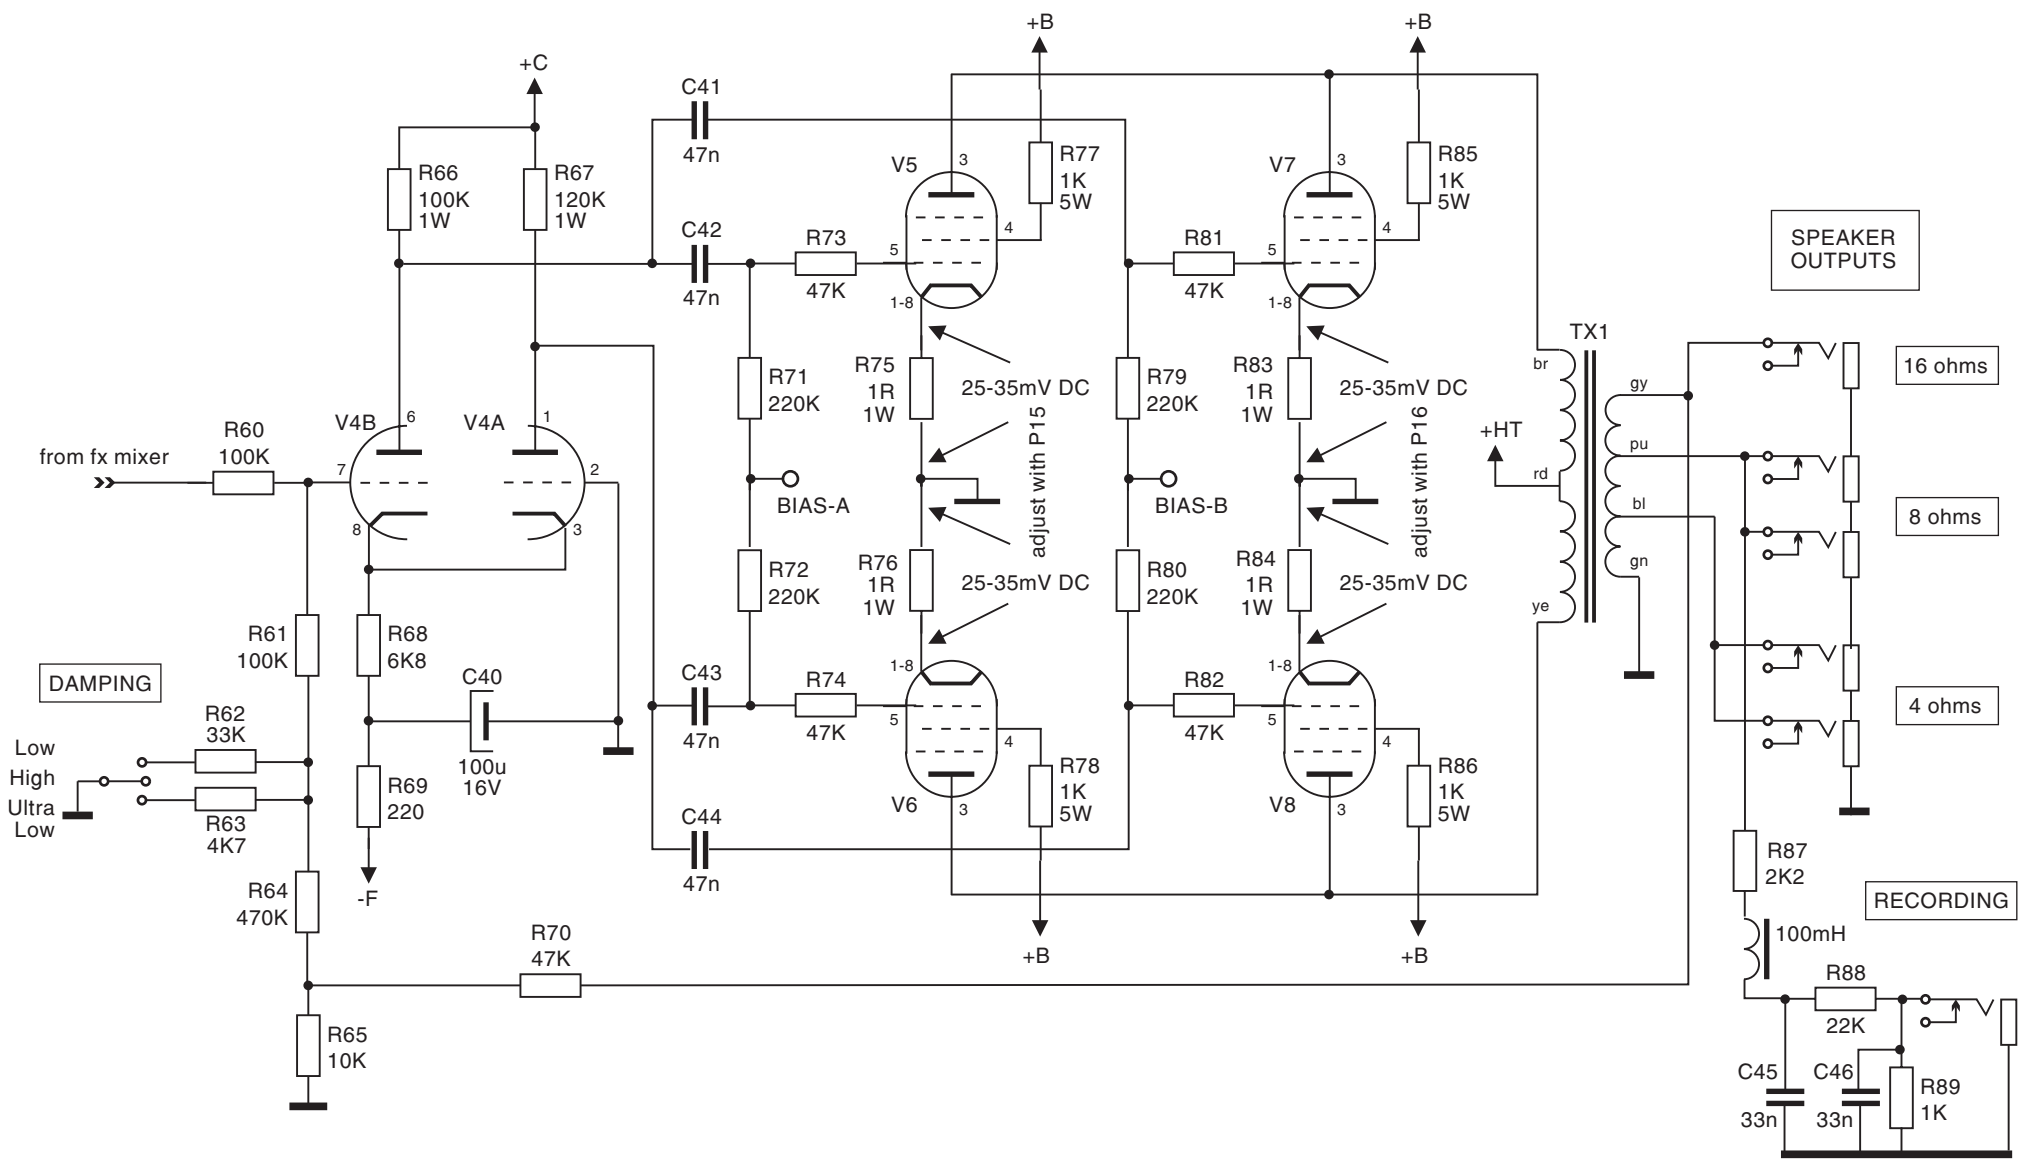

IC1 - OP249  
 IC2 - TL071  
 IC3 - TL061  
 T1 - BD136  
 T2 - BD135

V4 - 12AX7  
 V5-8 - 6550/6L6/EL34  
 TX1 - TXO-100.1

T3-8 = BC547  
 REL1-6 = 12VDC, DPDT

**KOCH**  
**GUITAR ELECTRONICS**  
 Amersfoort  
 The Netherlands

© Copyright 2002, Koch Guitar Electronics

DRAWN:  
 Dolf Koch

DATE:  
 july 2002

**POWERTONE II**

MARK:  
 1.0

SERIAL NRS:  
 320 - x...

LOGIC

PAGE:  
 4 of 5