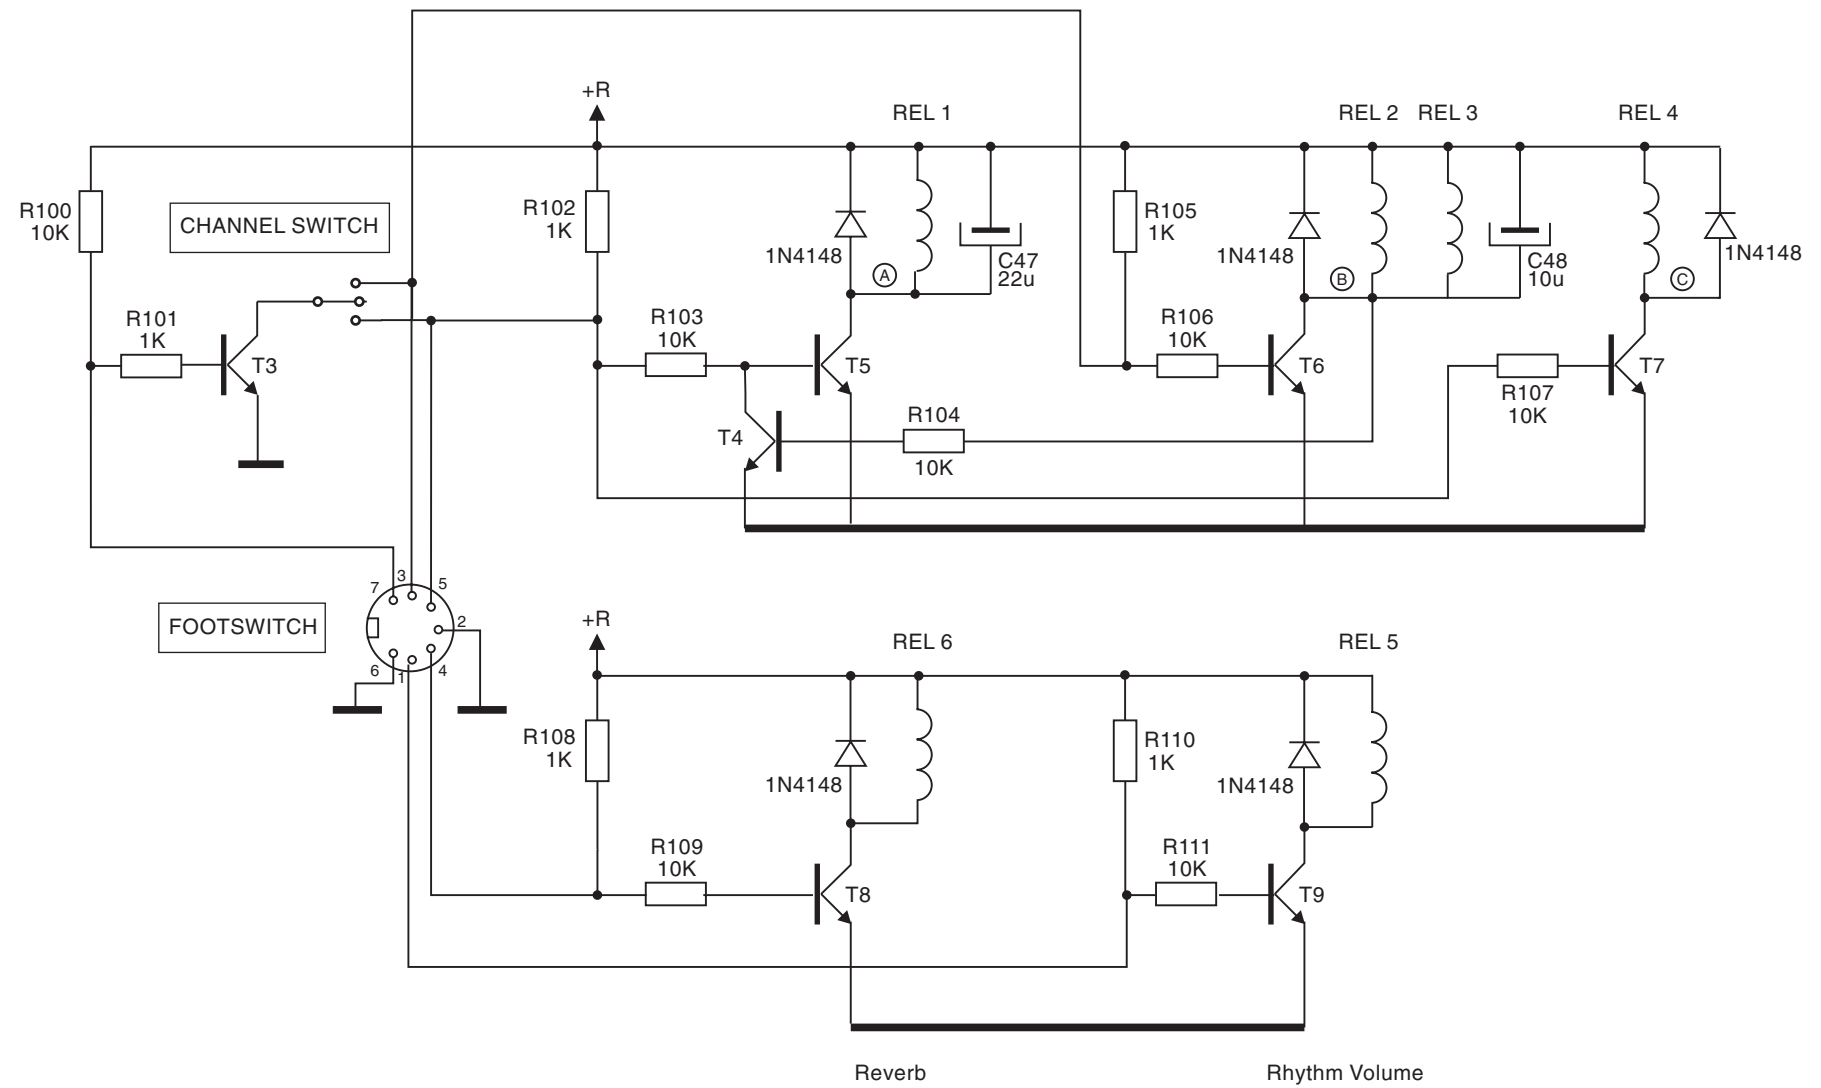

IC1 - OP249  
 IC2 - TL071  
 IC3 - TL061  
 T1 - BD136  
 T2 - BD135

V4 - 12AX7  
 V5-8 - 6550/6L6/EL34  
 TX1 - TXO-100.1

T3-8 = BC547  
 REL1-6 = 12VDC, DPDT

**KOCH**  
**GUITAR ELECTRONICS**  
 Amersfoort  
 The Netherlands

© Copyright 2002, Koch Guitar Electronics

DRAWN:  
 Dolf Koch

DATE:  
 july 2002

**POWERTONE II**

MARK:  
 1.0

SERIAL NRS:  
 320 - x...

LOGIC

PAGE:  
 4 of 5