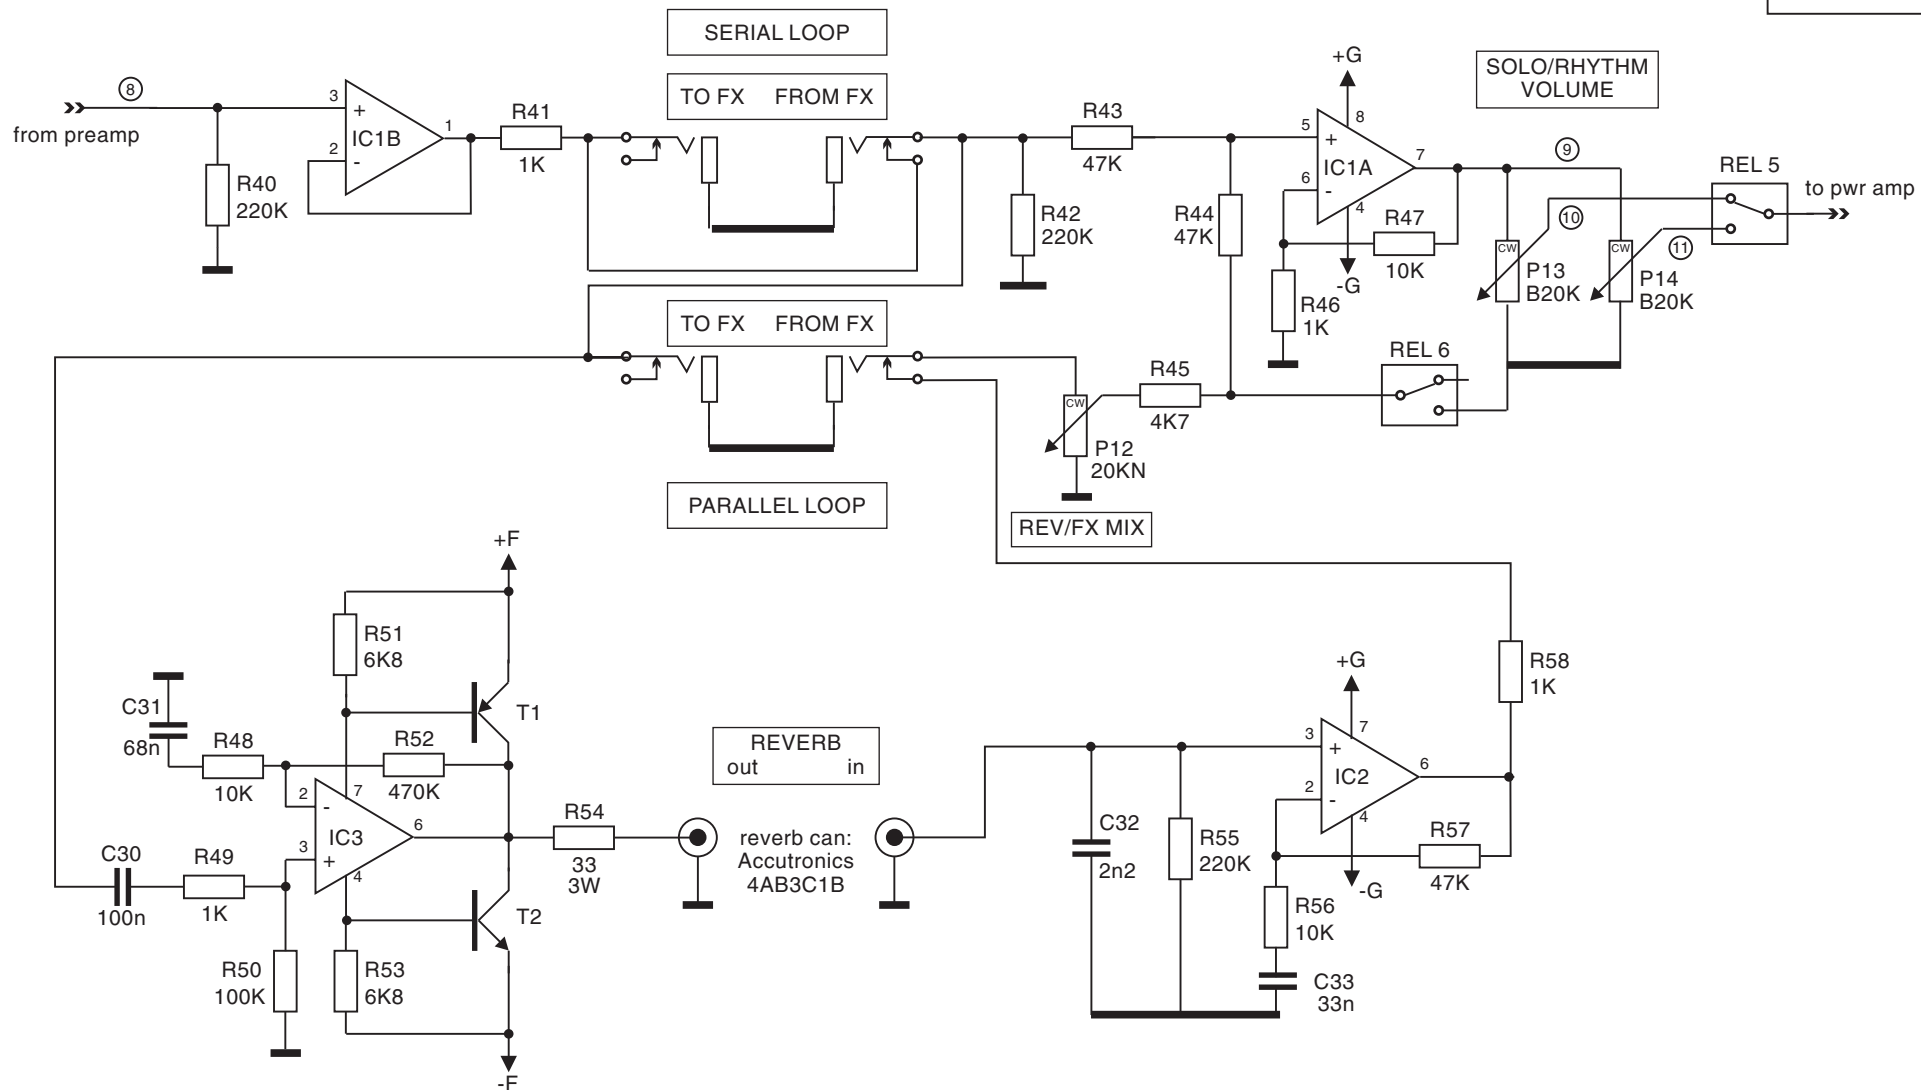

IC1 - OP249  
 IC2 - TL071  
 IC3 - TL061  
 T1 - BD136  
 T2 - BD135

V4 - 12AX7  
 V5-8 - 6550/6L6/EL34  
 TX1 - TXO-100.1

T3-8 = BC547  
 REL1-6 = 12VDC, DPDT

**KOCH**  
**GUITAR ELECTRONICS**  
 Amersfoort  
 The Netherlands

© Copyright 2002, Koch Guitar Electronics

DRAWN:  
 Dolf Koch

DATE:  
 july 2002

**POWERTONE II**

MARK:  
 1.0

SERIAL NRS:  
 320 - x...

LOGIC

PAGE:  
 4 of 5